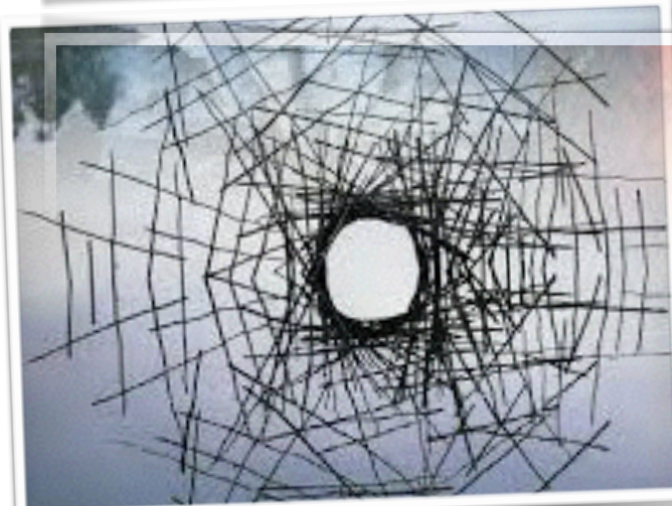

Andy Goldsworthy mandala

Create your own temporary sculpture!

Andy Goldsworthy is an amazing British sculptor who works outside and uses natural materials that he finds to create amazing work. He never uses glue and all his sculptures only last a short time. He takes a photo before they collapse!